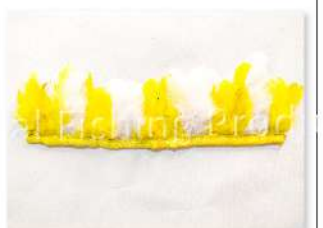

BADGER LACE
NFP - 1315

MULTICOLOR CHICKEN LACE
NFP - 1316

WHITE CHICKEN LACE
NFP - 1317

NOTE : "COLORS CAN BE CUSTOMISED ON FEATHERS"

BLACK CHICKEN LACE
NFP - 1318

DARK BLUE CHICKEN LACE
NFP - 1319

GREEN CHICKEN LACE
NFP - 1320

ORANGE CHICKEN LACE
NFP - 1321

RED CHICKEN LACE
NFP - 1322

RED GREEN CHICKEN LACE
NFP - 1323

WHITE ORANGE CHICKEN LACE
NFP - 1324

YELLOW WHITE CHICKEN LACE
NFP - 1325

RED GRIZZLY LACE
NFP - 1326

CHICKEN QUILL
NFP - 1327